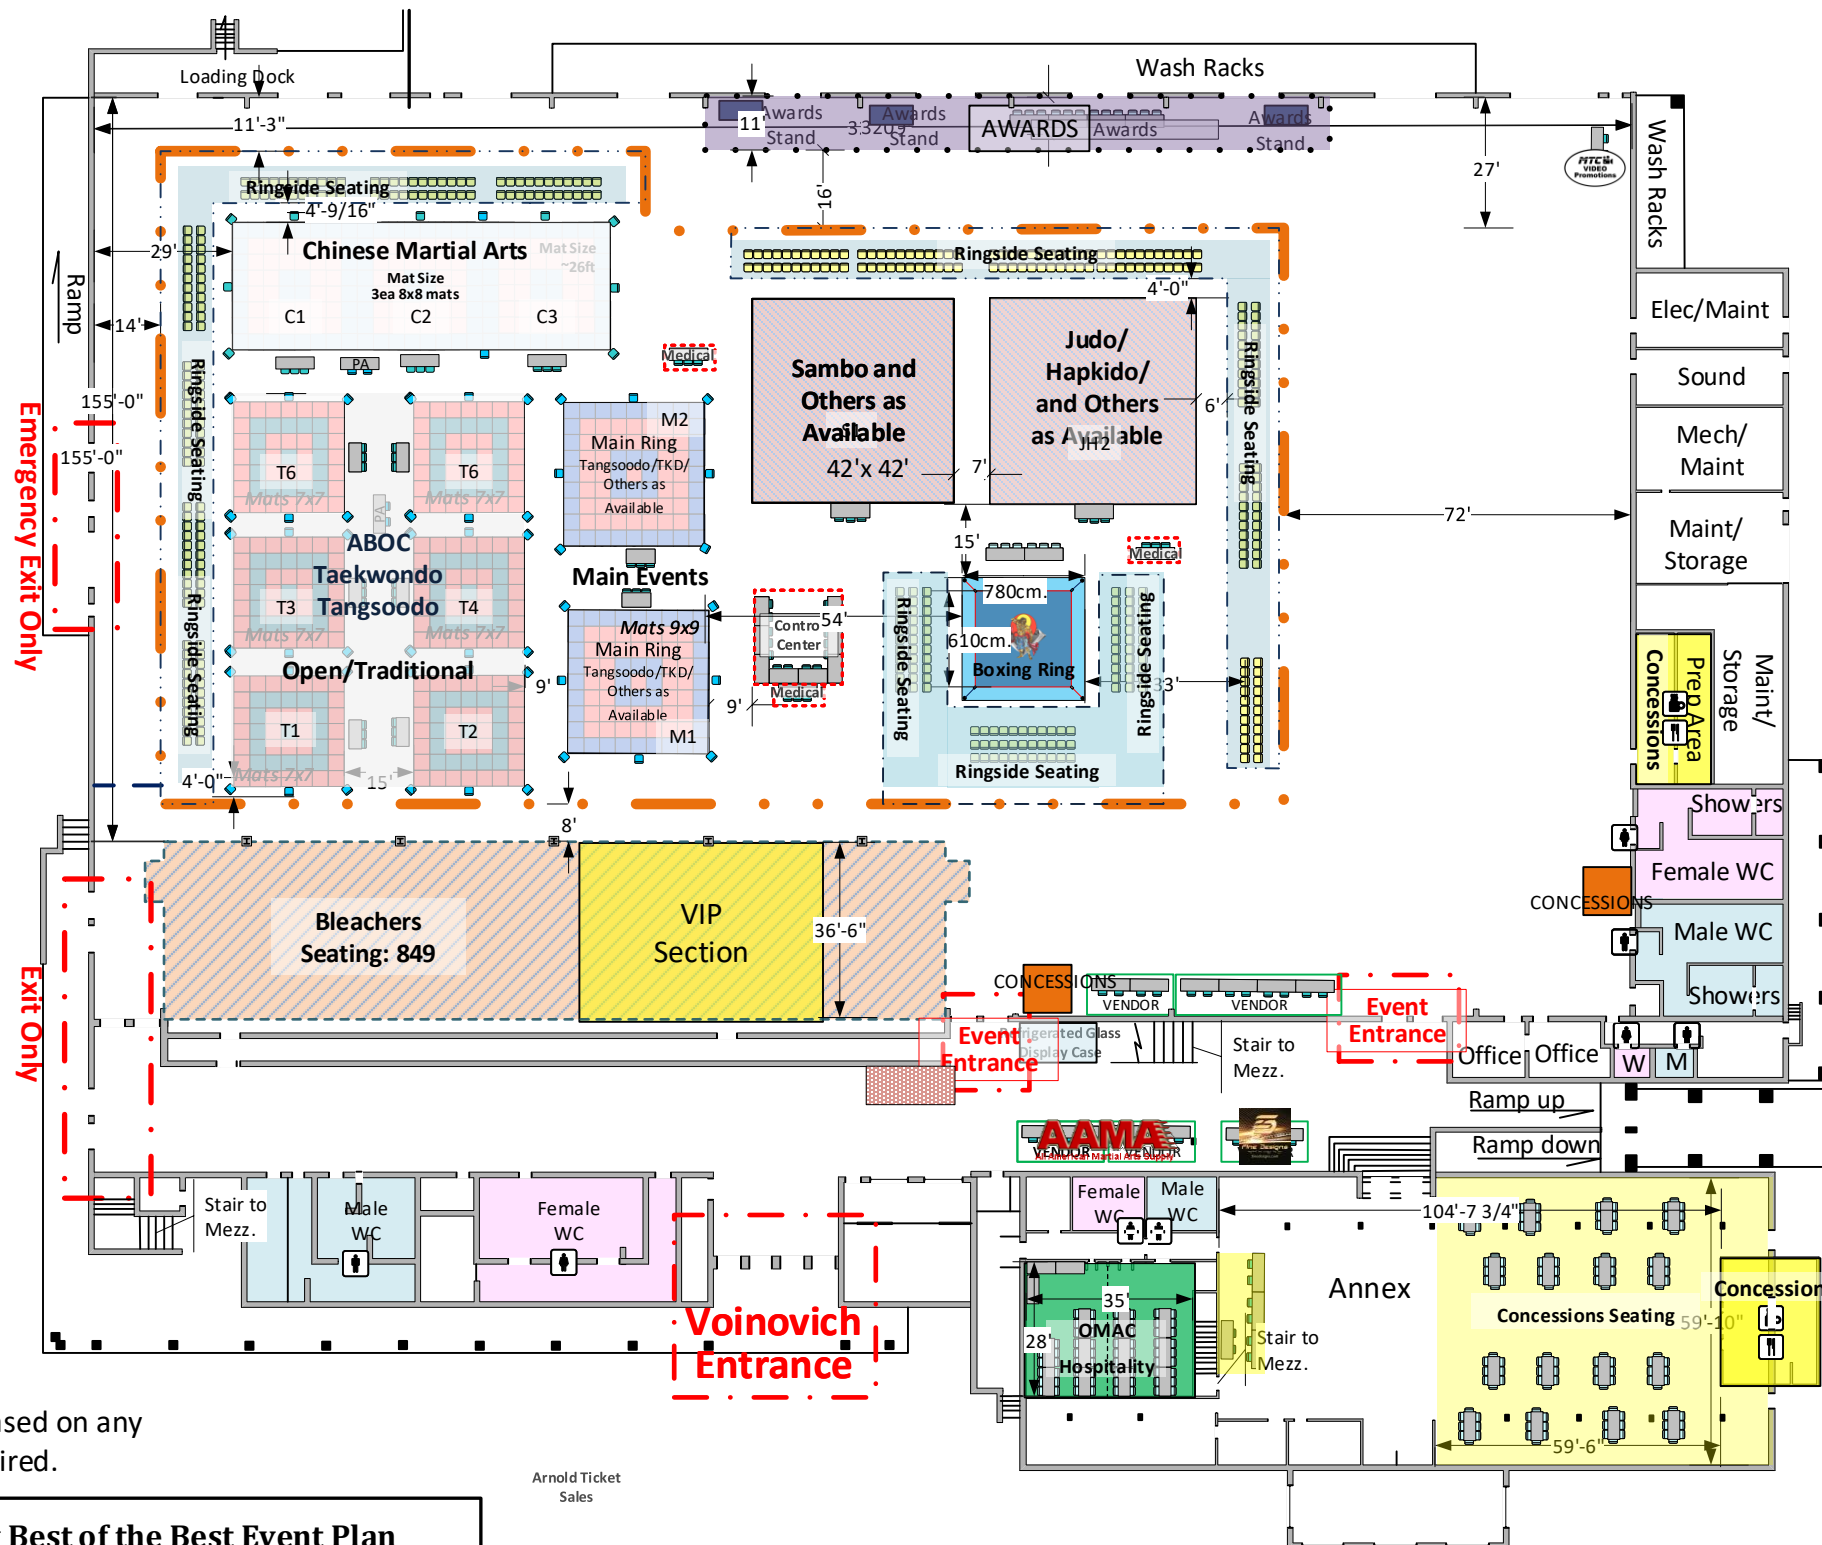

The 44th Arnold Battle of Columbus Martial Arts World Games XX **SUNDAY, March 8th: Best of the Best**

THE ARNOLD BATTLE OF COLUMBUS

March 6th – 8th (Fri, Sat, Sun)
 Ohio Expo Center Voinovich Building
 717 17th Ave Columbus Ohio 43211

- ❖ **Friday March 6th Seminars & Hall of Honor:**
 12pm – 5pm Meetings & Seminars at the Ohio Expo Center Voinovich Building.

 5:30pm – 9:30pm Hall of Honor Banquet located at:
 1349 Brice Rd. Reynoldsburg Ohio 43068
- ❖ **Saturday March 7th Main Competition Events:**
 8am – 9am Meetings
 9am - Competitions All Events Continue until end
 12pm – 12:30pm Opening Ceremony & Performances
- ❖ **Sunday March 8th 9am – 4pm Best of the Best, Chanbara, Jujitsu-Grappling (18 & Under)**
 Special Seminars, ABOC Ranking Winners Celebration

Seating Capacity:
 849 Main Bleacher seating
 562 Mezzanine fixed stadium seating
 410 Ringside seating (Chairs)
 360 Aluminum Bleacher seating (2x 10 row)

Square Footage:
 Main Hall 60,693 sq/ft
 Clear Ceiling Height 25'
 Annex 6,285+ sq/ft

*Event layout subject to change based on any necessary adjustments required.